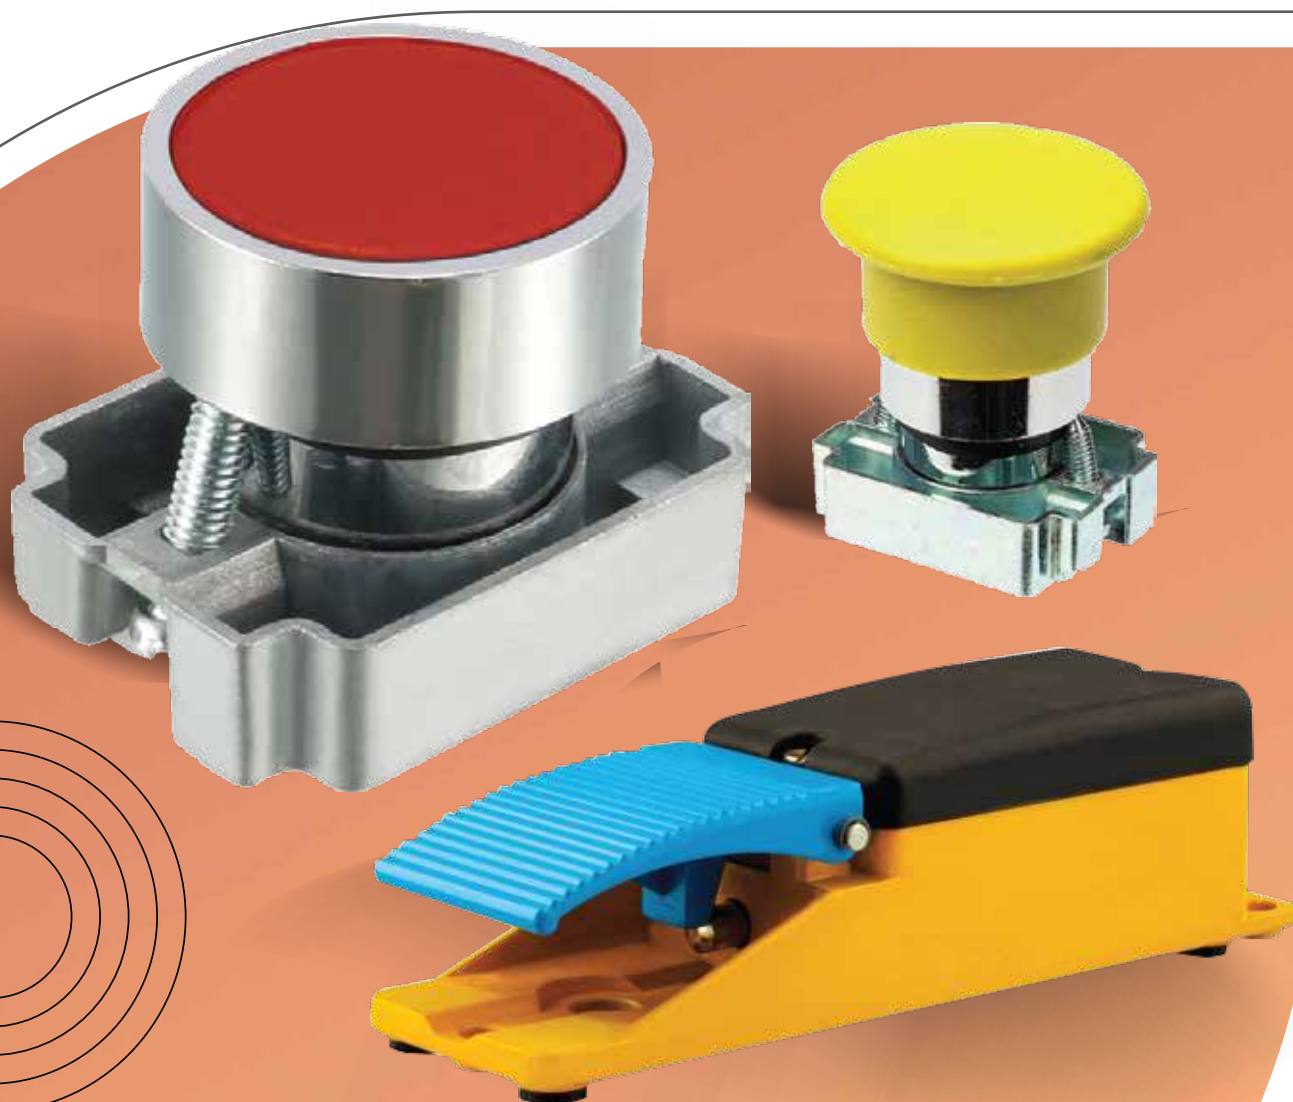

*ia*automation

The one-stop automation shop

DPM, APFC & MULTIFUNCTION METERS

CURRENT TRANSFORMERS (CT)

E/NTES

NIPPEN[®]
Reliable Performance

SELEC[®]
Creating Best Value

VARIABLE FREQUENCY DRIVES

invvt

HUMAN MACHINE INTERFACE (HMI)

7" 16:9 TFT LCD,IPS- Capacitive-Ethernet

4.3" TFT LCD - Resistive

SMPS & PANEL ACCESSORIES

SELEC[®]
Creating Best Value

MICRO / LIMIT / FOOT SWITCHES

TIME AND PROTECTION RELAY, ASTRONOMIC TIMER